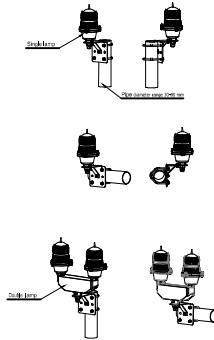

AMU80
Mounting set for 30-80mm vertical or horizontal pipe

Mounting set include:
-- 1 pcs Fixed board
-- 1 pcs Support clip
-- 1 pcs M6 Trapezoidal card
-- 1 pcs M6A A35 hex bolt, 2 pcs M6 hex nut, 2 pcs 6mm washer,
2 pcs 6mm spring washer
-- 2 pcs M8 U-bolt
-- 4 pcs M8 hex nut, 4 pcs 8mm spring washer,
4 pcs 8mm washer
-- 1 pcs Cable waterproof joint (PG13.5); IEC60529 IP67
-- 1 pcs 3/4" joint
-- 1 pcs gasket:UL94 V-0

All parts SUS #304 steel(except gasket and Cable waterproof joint)

Order Code: AMU80

AMU60
Mounting set for 30-80mm vertical or horizontal pipe

Mounting set include:
-- 1 pcs Fixed board
-- 1 pcs Support clip
-- 1 pcs M6 Trapezoidal card
-- 1 pcs M6A A35 hex bolt, 2 pcs M6 hex nut, 2 pcs 6mm washer,
2 pcs 6mm spring washer
-- 2 pcs M8 U-bolt
-- 4 pcs M8 hex nut, 4 pcs 8mm spring washer,
4 pcs 8mm washer
-- 1 pcs Cable waterproof joint (PG13.5); IEC60529 IP67
-- 1 pcs 3/4" joint
-- 1 pcs gasket:UL94 V-0

All parts SUS #304 steel(except gasket and Cable waterproof joint)

Order Code: AMU60

AMU100
Mounting set for 30-80mm vertical or horizontal pipe

Mounting set include:
-- 1 pcs Fixed board
-- 1 pcs Support clip
-- 1 pcs M6 Trapezoidal card
-- 1 pcs M6A A35 hex bolt, 2 pcs M6 hex nut, 2 pcs 6mm washer,
2 pcs 6mm spring washer
-- 2 pcs M8 U-bolt
-- 4 pcs M8 hex nut, 4 pcs 8mm spring washer,
4 pcs 8mm washer
-- 1 pcs Cable waterproof joint (PG13.5); IEC60529 IP67
-- 1 pcs 3/4" joint
-- 1 pcs gasket:UL94 V-0

All parts SUS #304 steel(except gasket and Cable waterproof joint)

Order Code: AMU100