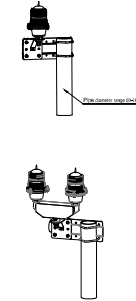

AMU100
Mounting set for 30-80mm vertical or horizontal pipe

Mounting set include:
-- 1 pcs Fixed board
-- 1 pcs Support clip
-- 1 pcs M6 Trapezoidal card
-- 1 pcs M6A A35 hex bolt, 2 pcs M6 hex nut, 2 pcs 6mm washer,
2 pcs 6mm spring washer
-- 2 pcs M8 U-bolt
-- 4 pcs M8 hex nut, 4 pcs 8mm spring washer,
4 pcs 8mm washer
-- 1 pcs Cable waterproof joint (PG13.5); IEC60529 IP67
-- 1 pcs 3/4" joint
-- 1 pcs gasket:UL94 V-0

All parts SUS #304 steel(except gasket and Cable waterproof joint)

Order Code: AMU100