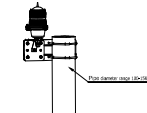

AMU100
Mounting set for 30-80mm vertical or horizontal pipe

Mounting set include:
-- 1 pcs Fixed board
-- 1 pcs Support clip
-- 1 pcs M6 Trapezoidal card
-- 1 pcs M6A A35 hex bolt, 2 pcs M6 hex nut, 2 pcs 6mm washer,
2 pcs 6mm spring washer
-- 2 pcs M8 U-bolt
-- 4 pcs M8 hex nut, 4 pcs 8mm spring washer,
4 pcs 8mm washer
-- 1 pcs Cable waterproof joint (PG13.5); IEC60529 IP67
-- 1 pcs 3/4" joint
-- 1 pcs gasket:UL94 V-0

All parts SUS #304 steel(except gasket and Cable waterproof joint)

Order Code: AMU100