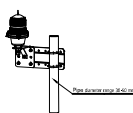

AMU80
Mounting set for 30-80mm vertical or horizontal pipe

Mounting set include:
-- 1 pcs Fixed board
-- 1 pcs Support clip
-- 1 pcs M6 Trapezoidal card
-- 1 pcs M6A A35 hex bolt, 2 pcs M6 hex nut, 2 pcs 6mm washer,
2 pcs 6mm spring washer
-- 2 pcs M8 U-bolt
-- 4 pcs M8 hex nut, 4 pcs 8mm spring washer,
4 pcs 8mm washer
-- 1 pcs Cable waterproof joint (PG13.5); IEC60529 IP67
-- 1 pcs 3/4" joint
-- 1 pcs gasket:UL94 V-0

All parts SUS #304 steel(except gasket and Cable waterproof joint)

Order Code: AMU80

AMU60
Mounting set for 30-80mm vertical or horizontal pipe

Mounting set include:
-- 1 pcs Fixed board
-- 1 pcs Support clip
-- 1 pcs M6 Trapezoidal card
-- 1 pcs M6A A35 hex bolt, 2 pcs M6 hex nut, 2 pcs 6mm washer,
2 pcs 6mm spring washer
-- 2 pcs M8 U-bolt
-- 4 pcs M8 hex nut, 4 pcs 8mm spring washer,
4 pcs 8mm washer
-- 1 pcs Cable waterproof joint (PG13.5); IEC60529 IP67
-- 1 pcs 3/4" joint
-- 1 pcs gasket:UL94 V-0

All parts SUS #304 steel(except gasket and Cable waterproof joint)

Order Code: AMU60

AMU100
Mounting set for 30-80mm vertical or horizontal pipe

Mounting set include:
-- 1 pcs Fixed board
-- 1 pcs Support clip
-- 1 pcs M6 Trapezoidal card
-- 1 pcs M6A A35 hex bolt, 2 pcs M6 hex nut, 2 pcs 6mm washer,
2 pcs 6mm spring washer
-- 2 pcs M8 U-bolt
-- 4 pcs M8 hex nut, 4 pcs 8mm spring washer,
4 pcs 8mm washer
-- 1 pcs Cable waterproof joint (PG13.5); IEC60529 IP67
-- 1 pcs 3/4" joint
-- 1 pcs gasket:UL94 V-0

All parts SUS #304 steel(except gasket and Cable waterproof joint)

Order Code: AMU100

AMU60
Mounting set for 30-80mm vertical or horizontal pipe